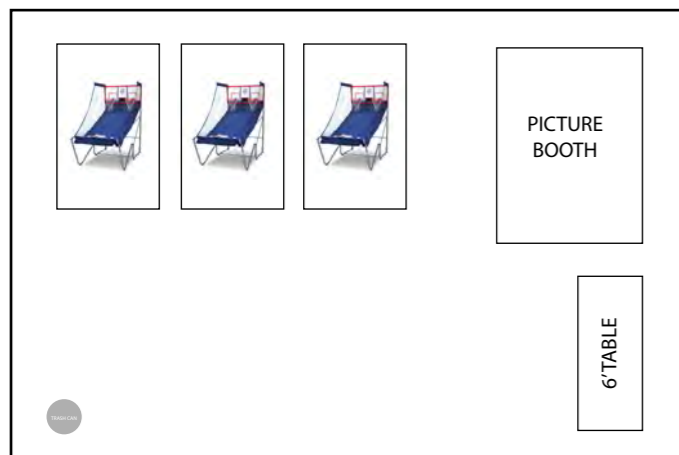

20'x30' Tent B

Available for Activities
(3) Basketball arcade
Photo station
(1) 6' table - Popcorn

Outdoor Activities

Stage

DJ
Live Music
Opening speaking program

Active

Magician
Balloon art
Fire Truck demonstration

Passive

Bubble machine
Sidewalk chalk
Oversized Connect-4
Oversized Jenga