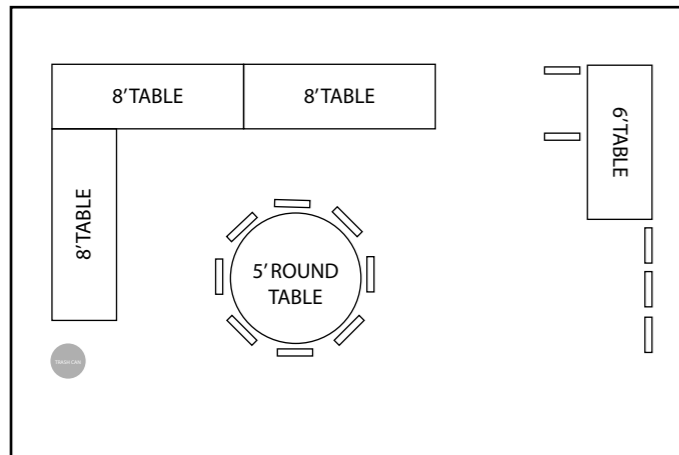

-  Food Truck
-  10'x10' Tent
-  20'x30' Tent
-  5' Round Table w/ 8 Chairs
-  16'x24' Stage
-  (5) portable toilets
-  Trash Can
-  First-Aid Station
-  Road Closure Barricades

Option B - Details

- (2) 20'x30' tent
- (15) 10'x10' tent
- (4) food trucks
- (5) porta potties

	Food Truck
	10'x10' Tent
	20'x30' Tent
	5' Round Table w/ 8 Chairs
	16'x24' Stage
	(5) portable toilets
	Trash Can
	First-Aid Station
	Road Cloasure Barricades

Entertainment / Activities

Activities Under Tent

10'x10' Tent

Available for Partner Agencies and Vendors
Each tent has (1) 6' table and (2) chairs
13 SLOTS AVAILABLE

20'x30' Tent A

Available for Children's Activities
(3) 8' table + 5' round table - Craft Station
• coloring
• TBD
(1) 6' table + (5) chairs - Face Paint