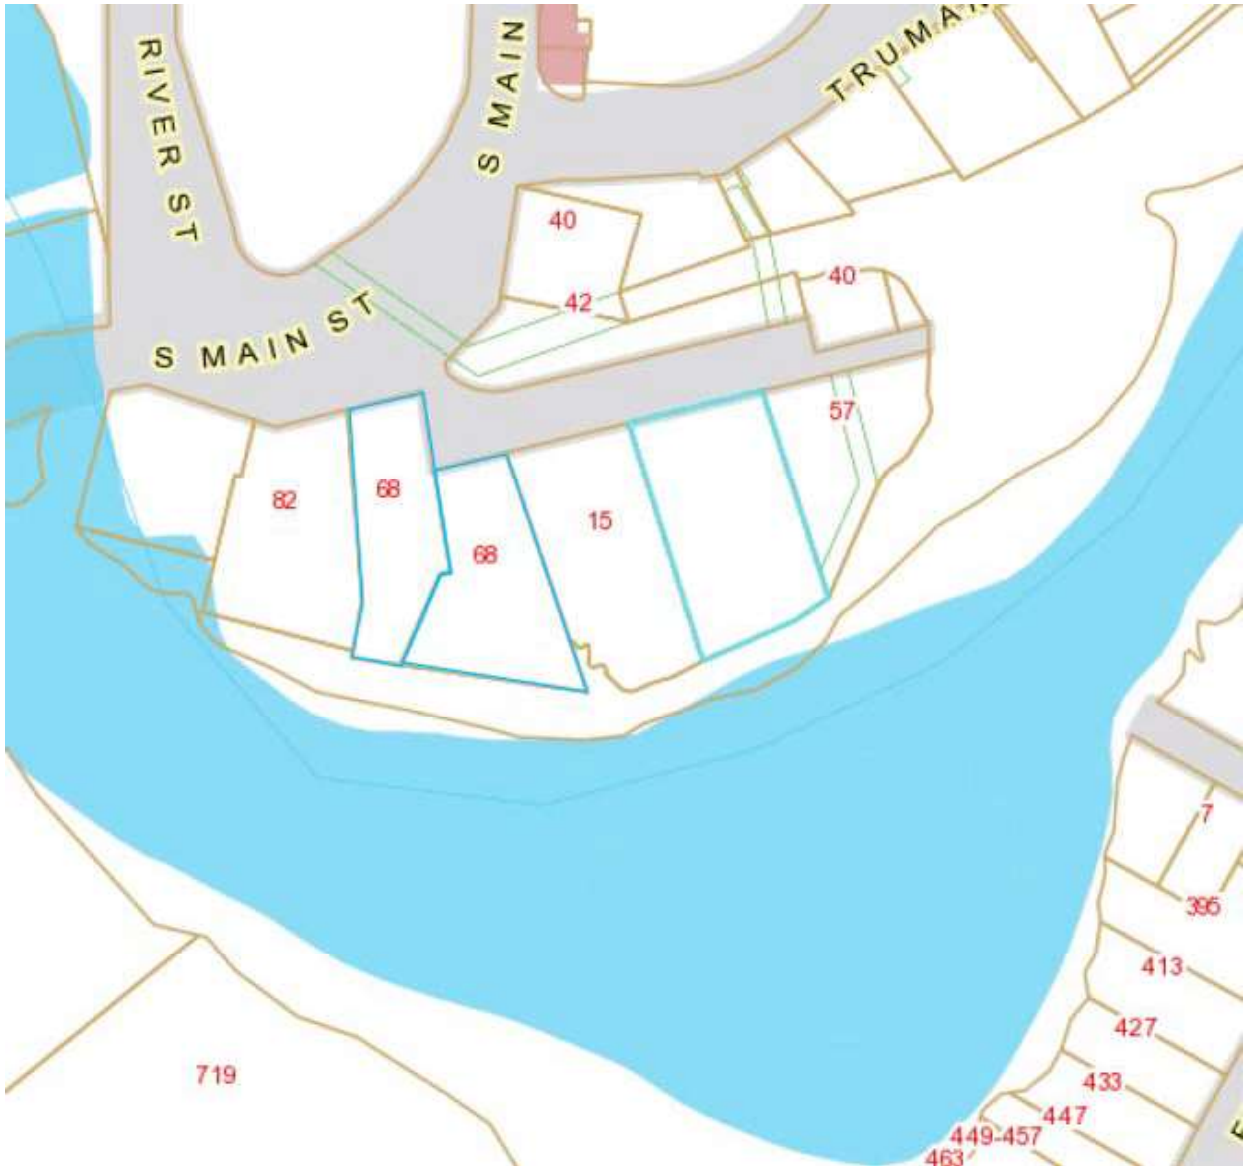

Property Maps

City of Woonsocket Parcel Map

Commercial Property
Providence County
68 South Main Street
Woonsocket, RI 02895
Bock and Clark, LLC Project No.
201500037

North